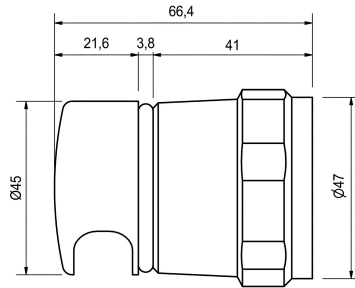

## KWC

Spreader round for CMPX502N

Modell-Linie: CAMPUS | ECMPX0071

Spare parts | Spare parts urinals / WC

### KWC-No.

**2030027183**

Squat Pan Spreader complete - Brass Nickel Plated Button Spreader, 2 x O-Rings And  $\varnothing 40$  mm DN Back Nut Connector.

### Technical Data

overall height

47 mm

overall width

66.4 mm

quantity

1

quantity uom