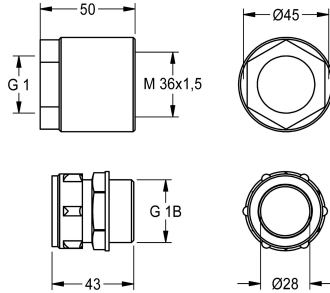

## KWC CAMPUS

Connection set, squat toilet

Modell-Linie: **CAMPUS | ZCMPX0007**

WCs and urinals | Complementary parts urinals / WC

### KWC-No.

**2030027502**

Connection set for squat toilet, consisting of screw-in connector and adapter, diameter 28 mm, for flush valves

Connection kit for squat pan, consisting of male connector and adapter, diameter 28mm, for flush valve.

### Technical Data

quantity  
quantity uom

1  
piece