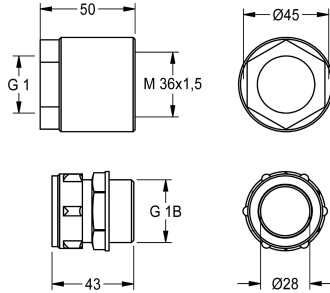

KWC CAMPUS

Connection set, squat toilet

Modell-Linie: **CAMPUS | ZCMPX0007**

WCs and urinals | Complementary parts urinals / WC

KWC-No.

2030027502

Connection set for squat toilet, consisting of screw-in connector and adapter, diameter 28 mm, for flush valves

Connection kit for squat pan, consisting of male connector and adapter, diameter 28mm, for flush valve.

Technical Data

quantity
 quantity uom

1
 piece