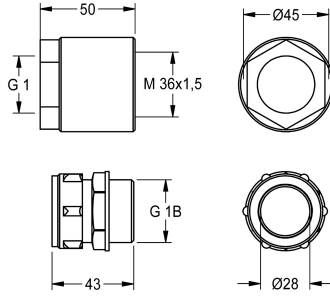

## KWC CAMPUS

Connection set, squat toilet

Modell-Linie: **CAMPUS | ZCMPX0007**

WC och urinoarer | Kompletterande delar Urinoarer and WC

### KWC-No.

**2030027502**

Connection set for squat toilet, consisting of screw-in connector and adapter, diameter 28 mm, for flush valves

Connection kit for squat pan, consisting of male connector and adapter, diameter 28mm, for flush valve.

### Technical Data

Fyllnads kvantitet

1

Kvantitet outhärlig

Bitar