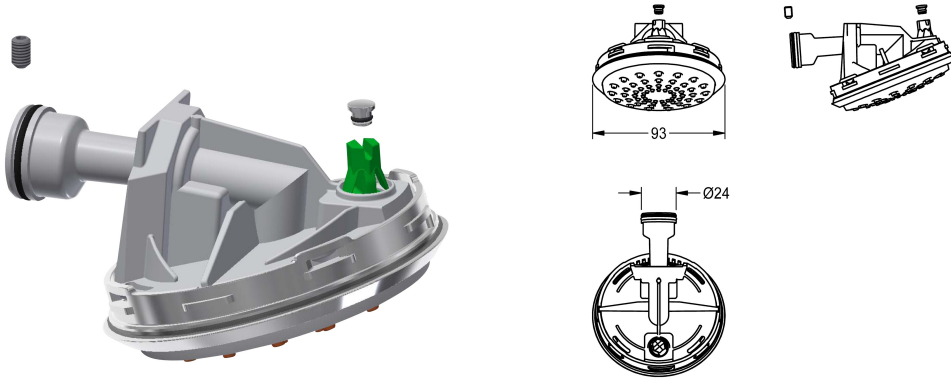

KWC Shower unit

Modell-Linie: AQUAJET-COMFORT | ESHAC0001
Spare parts | Spare parts showers

KWC-No.

2030027579

Shower unit, for shower head AQUAJET-Comfort with infinitely angle-adjustable plastic jet face.

Technical Data

quantity

1

quantity uom

piece