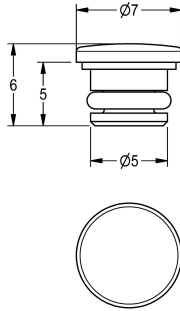

KWC

Plug

Modell-Linie: AQUAJET-COMFORT | ESHAC0002
Spare parts | Spare parts showers

KWC-No.

2030027581

Plug, packing unit 10 pieces

Technical Data

overall depth

7.4 mm

overall height

5.8 mm

overall width

7.4 mm

quantity

10

quantity uom