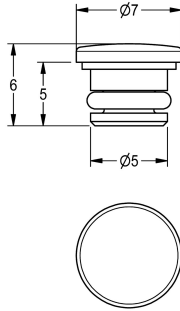

KWC

Plug

Modell-Linie: AQUAJET-COMFORT | ESHAC0002

Spare parts | Spare parts showers

KWC-No.

2030027581

Plug, packing unit 10 pieces

Technical Data

overall depth

7.4 mm

overall height

5.8 mm

overall width

7.4 mm

quantity

10