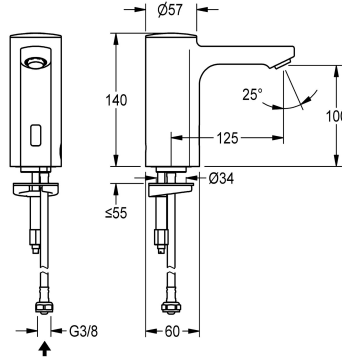

KWC F5E

Electronic pillar tap with battery operation

Modell-Linie: F5E | F5EV1001

Taps | Electronic taps

KWC-No.

2030027922

2030039435

with flow regulator 3.0 l/min

volume flow rate at 3 bar

0.08 l/s

0.05 l/s

F5E pillar tap DN 15 for sanitary facilities, opto-electronically controlled. For connection to pre-mixed hot or cold water via hose and strainer. Control electronics, solenoid valve cartridge, 6 V lithium battery (CR-P2) and sensor in all-metal housing, high-polished chromium-plated brass. Anti-theft aerator, design SLIM, with

yes

diameter nominal

DN 15

inlet size

G 3/8

Locking mechanism

Top section, non-ceramic

material fitting