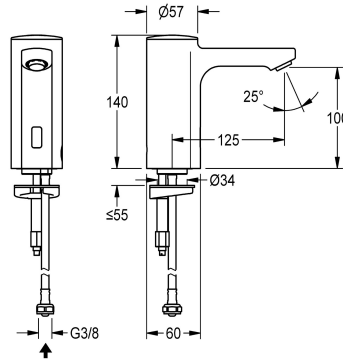

KWC F5E

Electronic pillar tap with battery operation

Modell-Linie: F5E | F5EV1001

Taps | Electronic taps

KWC-No.

2030027922

2030039435

with flow regulator 3.0 l/min

volume flow rate at 3 bar

0.08 l/s

0.05 l/s

F5E pillar tap DN 15 for sanitary facilities, opto-electronically controlled. For connection to pre-mixed hot or cold water via hose and strainer. Control electronics, solenoid valve cartridge, 6 V lithium battery (CR-P2) and sensor in all-metal housing, high-polished chromium-plated brass. Anti-theft aerator, design SLIM, with

yes

diameter nominal

DN 15

inlet size

G 3/8

Locking mechanism

Top section, non-ceramic

material fitting