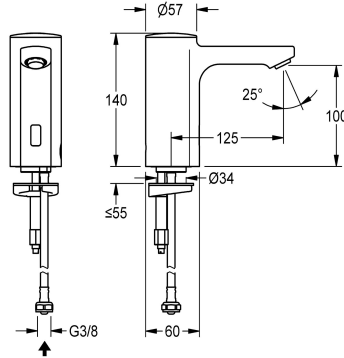

## KWC F5E

Electronic pillar tap with battery operation

Modell-Linie: F5E | F5EV1001

Taps | Electronic taps

### KWC-No.

2030027922

2030039435

with flow regulator 3.0 l/min

### volume flow rate at 3 bar

0.08 l/s

0.05 l/s

F5E pillar tap DN 15 for sanitary facilities, opto-electronically controlled. For connection to pre-mixed hot or cold water via hose and strainer. Control electronics, solenoid valve cartridge, 6 V lithium battery (CR-P2) and sensor in all-metal housing, high-polished chromium-plated brass. Anti-theft aerator, design SLIM, with

yes

diameter nominal

DN 15

inlet size

G 3/8

Locking mechanism

Top section, non-ceramic

material fitting