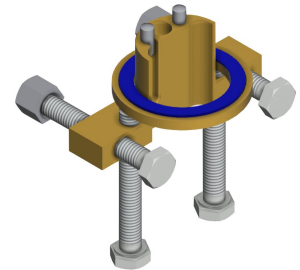

no

Spout

fixed

KWC F5E

Electronic pillar tap with battery operation

Modell-Linie: F5E | F5EV1001

Taps | Electronic taps

spout projection	125 mm
surface finish fitting	chromed
surface treatment fitting	polished
temperature limit	no
thermal disinfection	no
with transformer/power supply	no
type of batteries	CR-P2 Lithium battery 6V
type of mounting	tap hole
type of operation	sensor operation
type of sensor	opto-electronic sensor
type of tap	pillar tap
volume flow rate at 3 bar	0.08 l/s
water connection	hose (gland nut)
Accent colour	none
Basic colour	chrome-look (glossy)

Optional Accessories

Bidirectional remote control for electronic fittings F3 and F5

2030036654
ACEX9005

2-button remote control for fittings F3 and F5

2030036849
ACEX9004

Socket

2030040334
ACEX1001

Anti-twist protection for F5S

Electronic pillar tap with battery operation

Modell-Linie: F5E | F5EV1001

Taps | Electronic taps

Spare Parts

Solenoid valve cartridge

2030045522
ACXX9002

Mounting key

2030041329
ACXX1003