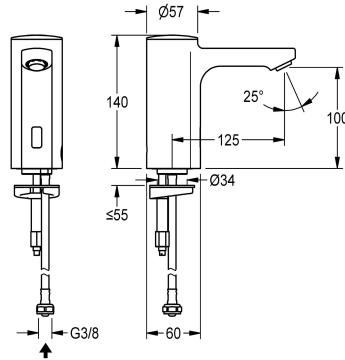

KWC F5E

Electronic pillar tap with battery operation

Modell-Linie: F5E | F5EV1001

Taps | Electronic taps

KWC-No.

2030027922

volume flow rate at 3 bar

0.08 l/s

F5E pillar tap DN 15 for sanitary facilities, opto-electronically controlled. For connection to pre-mixed hot or cold water via hose and strainer. Control electronics, solenoid valve cartridge, 6 V lithium battery (CR-P2) and sensor in all-metal housing, high-polished chromium-plated brass. Anti-theft aerator, design SLIM, with

yes

diameter nominal

DN 15

inlet size

G 3/8

Locking mechanism

Top section, non-ceramic

material fitting

no

Spout

fixed

KWC F5E

Electronic pillar tap with battery operation

Modell-Linie: F5E | F5EV1001

Taps | Electronic taps

spout projection	125 mm
surface finish fitting	chromed
surface treatment fitting	polished
temperature limit	no
thermal disinfection	no
with transformer/power supply	no
type of batteries	CR-P2 Lithium battery 6V
type of mounting	tap hole
type of operation	sensor operation
type of sensor	opto-electronic sensor
type of tap	pillar tap
volume flow rate at 3 bar	0.08 l/s
water connection	hose (gland nut)
Accent colour	none
Basic colour	chrome-look (glossy)