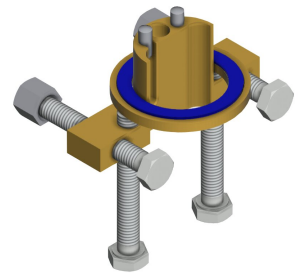

### Extratillbehör

**Bidirectional remote control for electronic fittings F3 and F5**

**2030036654**  
ACEX9005

**2-button remote control for fittings F3 and F5**

**2030036849**  
ACEX9004

**Socket**

**2030040334**  
ACEX1001