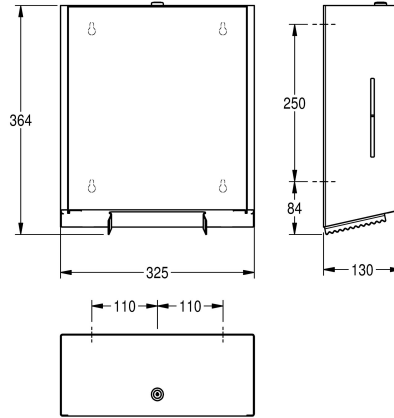

### KWC-No.

**2030028245**

Dimensions 325 x 352 x 130 mm (W x H x D)

Jumbo toilet roll holder for wall mounting, chromium nickel steel, with satin-finish and InoxPlus surface refinement for the reduction of finger marks making it easier to clean. Material thickness 1.2 mm, closed casing with inspection windows on the side, paper dispensed over two serrated tear-off edges, cylinder lock with KWC

standard key, for one jumbo roll with a maximum diameter of 280 mm and a tube measuring 40 mm, includes mounting materials.

Dimensions 325 x 364 x 130 mm (W x H x D)

### Technical Data

maximum depth/diameter of cons	295 mm
maximum width of consumable	105 mm
filling quantity	1
filling quantity uom	rolls
lock	key-lock
material	stainless steel
material code	1.4301 Chrome Nickel steel V2A
material thickness	1.2 mm
overall depth	130 mm
overall height	364 mm
overall width	325 mm
spindle	yes
surface treatment	InoxPlus (anti fingerprint)
type of fixing	screw
type of mounting	wall mounting