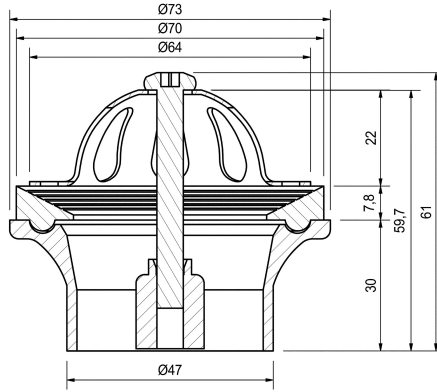

KWC

Domed waste

Modell-Linie: **CAMPUS | ECMPX003N**

Spare parts | Spare parts urinals / WC

KWC-No.

2030028476

Domed waste, G 1 1/2 B, for use in Urinals.
PVC Waste body (Synthetic Material), Dome Cover, Chrome Plated

Brass.

Technical Data

quantity

1

quantity uom

piece