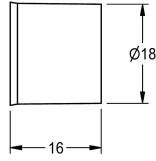

KWC

Flow controller 0.10 l/s

Modell-Linie: SPARE-PARTS-GENER. | ESHHE0005

Spare parts | Spare parts showers

KWC-No.

2030029710

Flow controller 6.0 l/min, for surface pipe installation 18 mm.

Technical Data