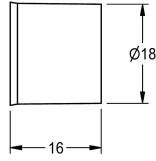

KWC

Flow controller 0.15 l/s

Modell-Linie: SPARE-PARTS-GENER. | ESHHE0006

Spare parts | Spare parts showers

KWC-No.

2030029711

Flow controller 9.0 l/min, for surface pipe installation 18 mm.

Technical Data