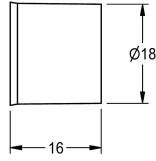

## KWC

Flow controller 0.15 l/s

Modell-Linie: SPARE-PARTS-GENER. | ESHHE0006

Spare parts | Spare parts showers

### KWC-No.

**2030029711**

Flow controller 9.0 l/min, for surface pipe installation 18 mm.

### Technical Data

quantity

1

quantity uom

piece