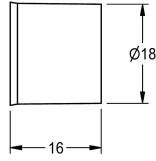

KWC

Flow controller 0.20 l/s

Modell-Linie: SPARE-PARTS-GENER. | ESHHE0007

Spare parts | Spare parts showers

KWC-No.

2030029712

Flow controller 12.0 l/min, for surface pipe installation 18 mm.

Technical Data