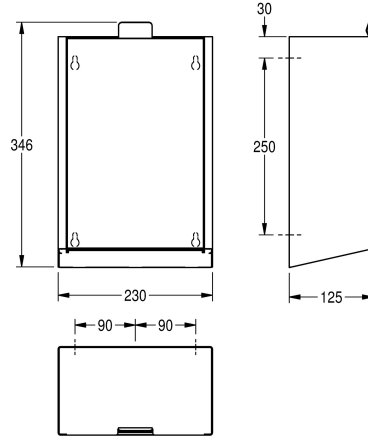

KWC EXOS. Hygiene waste bin

Modell-Linie: EXOS | EXOS611B
Accessories | Hygiene bins

KWC-No.

2030028001

Front with InoxPlus surface refinement

2030030108

InoxPlus-coated main housing, black toughened safety glass front panel

2030030111

InoxPlus-coated main housing, white toughened safety glass front panel

Accent colour

stainless steel-look

black

white

Hygiene waste bin for wall mounting, stainless steel with satin finish, black safety glass front panel and casing with InoxPlus surface refinement for the reduction of finger marks and better cleaning characteristics (easy to clean), material thickness 1.2 mm,

capacity approx. 3.7 litres, hinged self-closing front, integrated plastic container for waste removal, includes mounting materials.

Dimensions 230 x 346 x 125 mm (W x H x D)

Technical Data

bag holder

no

filling volume

3.7 Liter

lid

yes

lock

no lock

material

stainless steel

material code

1.4301 Chrome Nickel steel V2A

material thickness

1.2 mm

overall depth

125 mm

overall height

346 mm

overall width

230 mm

surface treatment

InoxPlus (anti fingerprint)

type of fixing

screw

type of mounting

wall mounting

Accent colour

black

Basic colour

stainless steel-look

Optional Accessories