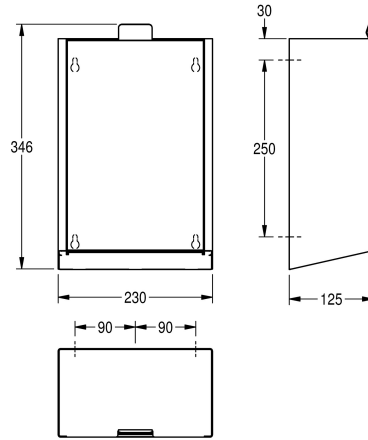

KWC EXOS. Hygiene waste bin

Modell-Linie: EXOS | EXOS611B
Accessories | Hygiene bins

KWC-No.

2030028001

Front with InoxPlus surface refinement

2030030108

InoxPlus-coated main housing, black toughened safety glass front panel

2030030111

InoxPlus-coated main housing, white toughened safety glass front panel

Accent colour

stainless steel

black

white

Hygiene waste bin for wall mounting, stainless steel with satin finish, black safety glass front panel and casing with InoxPlus surface refinement for the reduction of finger marks and better cleaning characteristics (easy to clean), material thickness 1.2 mm,

capacity approx. 3.7 litres, hinged self-closing front, integrated plastic container for waste removal, includes mounting materials.

Dimensions 230 x 346 x 125 mm (W x H x D)

Technical Data

bag holder

no

filling volume

3.7 Liter

lid

yes

lock

no lock

material

stainless steel

material code

1.4301 Chrome Nickel steel V2A

material thickness

1.2 mm

overall depth

125 mm

overall height

346 mm

overall width

230 mm

surface treatment

InoxPlus (anti fingerprint)

type of fixing

screw

type of mounting

wall mounting

Accent colour

black

Basic colour

stainless steel

Optional Accessories