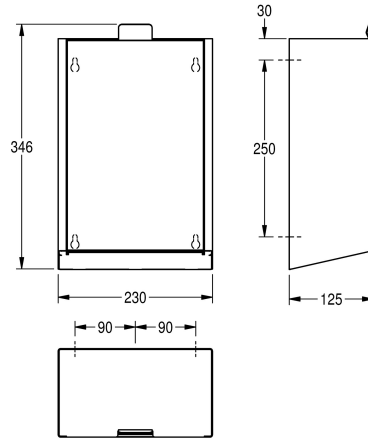

KWC EXOS. Hygiene waste bin

Modell-Linie: EXOS | EXOS611W
Accessories | Hygiene bins

KWC-No.

2030028001

Front with InoxPlus surface refinement

2030030108

InoxPlus-coated main housing, black toughened safety glass front panel

2030030111

InoxPlus-coated main housing, white toughened safety glass front panel

Accent colour

stainless steel-look

black

white

Hygiene waste bin for wall mounting, stainless steel with satin finish, white safety glass front panel and casing with InoxPlus surface refinement for the reduction of finger marks and better cleaning characteristics (easy to clean), material thickness 1.2 mm,

capacity approx. 3.7 litres, hinged self-closing front, integrated plastic container for waste removal, includes mounting materials.

Dimensions 230 x 346 x 125 mm (W x H x D)

Technical Data

bag holder

no

filling volume

3.7 Liter

lid

yes

lock

no lock

material

stainless steel

material code

1.4301 Chrome Nickel steel V2A

material thickness

1.2 mm

overall depth

125 mm

overall height

346 mm

overall width

230 mm

surface treatment

InoxPlus (anti fingerprint)

type of fixing

screw

type of mounting

wall mounting

Accent colour

white

Basic colour

stainless steel-look

Optional Accessories