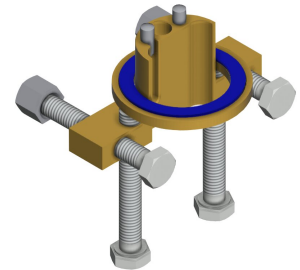

Extratillbehör

Bidirectional remote control for electronic fittings F3 and F5

2030036654
ACEX9005

2-button remote control for fittings F3 and F5

2030036849
ACEX9004

Unpressurised small storage tank

2000109145
ACXM1001