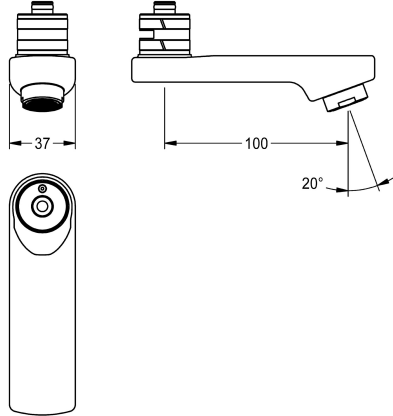

## KWC

Swivel spout, 100 mm

Modell-Linie: F5 | ASXX1001

Spare parts | Spare parts taps

### KWC-No.

**2030032671**

Lockable swivelling outlet for F3 and F5 wall mixer, with laminar jet controller with integrated flow regulator 6.0 l/min, projection 100

mm.

### Technical Data

spout projection

100 mm

type of spout

swivel tube spout

volume flow rate at 3 bar

0,1 l/s