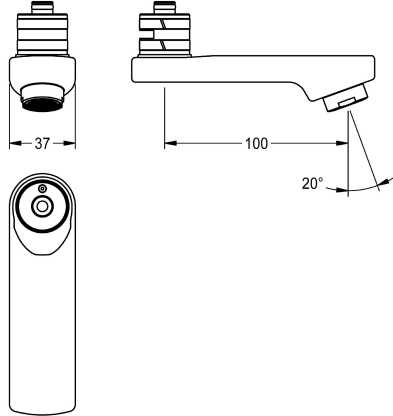

KWC

Swivel spout, 100 mm

Modell-Linie: F5 | ASXX1001
Spare parts | Spare parts taps

KWC-No.

2030032671

Lockable swivelling outlet for F3 and F5 wall mixer, with laminar jet controller with integrated flow regulator 6.0 l/min, projection 100

mm.

Technical Data

spout projection

100 mm

type of spout

swivel tube spout

volume flow rate at 3 bar

0,1 l/s