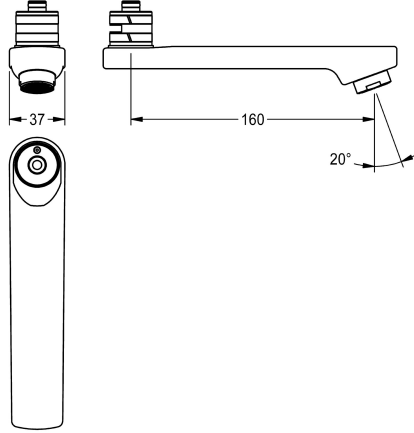

## KWC

Swivel spout, 160 mm

Modell-Linie: F5 | ASXX1002

Spare parts | Spare parts taps

### KWC-No.

2030032815

Lockable swivelling outlet for F3 and F5 wall mixer, with laminar jet controller with integrated flow regulator 6.0 l/min, projection 160

mm.

### Technical Data

spout projection

160 mm

type of spout

swivel tube spout