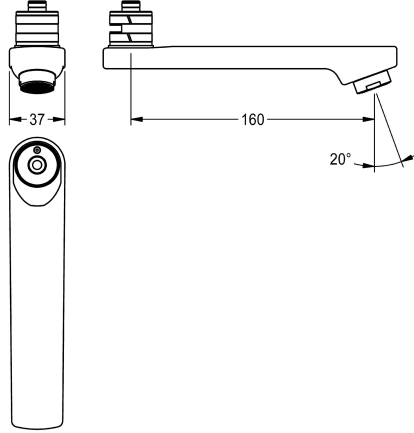

KWC

Swivel spout, 160 mm

Modell-Linie: F5 | ASXX1002

Spare parts | Spare parts taps

KWC-No.

2030032815

Lockable swivelling outlet for F3 and F5 wall mixer, with laminar jet controller with integrated flow regulator 6.0 l/min, projection 160

mm.

Technical Data

spout projection

160 mm

type of spout

swivel tube spout