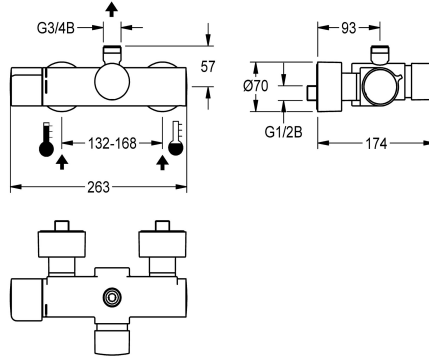

KWC F5S-Therm Self-closing thermostatic wall-mounted mixer

Modell-Linie: **F5S | F5ST2001**
Showers | Self closing showers

KWC-No.

2030032978

2030036208

with automatic shower pipe draining

shower pipe draining

no

yes

F5S-Therm self-closing thermostatic wall-mounted mixer DN 15 for wall mounting, for shower facilities. Hydraulically controlled, connects to hot and cold water. With a mechanism for an optional water hygiene unit for automatic water hygiene flushing and storage of statistical data. FRAMIC self-closing cartridge, hydraulically controlled, low-maintenance and stagnation-free, with ceramic disc technology, self-closing, flow pressure-independent due to medium-separated design. Stepless adjustment of flow

prepared

diameter nominal

DN 15

inlet size

G 1/2 B

Locking mechanism

Top section, ceramic

material fitting