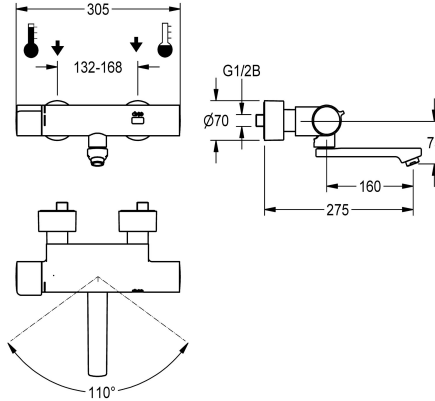

KWC F5E-Therm Electronic thermostat wall-mounted mixer

Modell-Linie: F5E | F5ET1003
Taps | Electronic taps

KWC-No.
2030032981 Projection 215 mm
2030032980 Projection 155 mm
2030032983 Projection 275 mm
2030039527 with projection 155 mm and pre-installed disinfection unit
2030039528 with projection 215 mm and pre-installed disinfection unit
2030039529 with projection 275 mm and pre-installed disinfection unit

spout projection
215 mm
155 mm
275 mm
155 mm
215 mm
275 mm

thermal disinfection
yes
yes
yes
automatic thermal disinfection
automatic thermal disinfection
automatic thermal disinfection

F5E-Therm thermostatic mixer DN 15 for wall mounting with lockable swivelling spout, for sanitary facilities. Opto-electronically controlled, triggered via hand movement. Thermostat with metal handle and adjustable, turn-proof temperature stop. With option for thermal disinfection, manually or automatically via optional disinfection unit. For connection to hot and cold water. Control electronics, solenoid valve cartridge, 6 V lithium battery (CR-P2) and sensor in scald-protected safe-touch housing, high-polished

chromium-plated brass. Laminar jet controller with integrated flow regulator 6.0 l/min. With adjustable and lockable connections with backflow preventer and strainers, completely covered with depth-adjustable screw rosettes. Projection 275 mm. Activated water hygiene flushing 24 hours after last activation, safety switch-off with continuous reflection and saving of statistical data. With option for parameterization and communication via optional, bidirectional remote control.