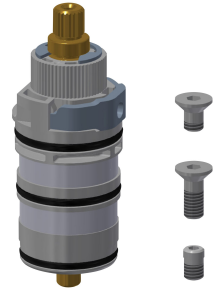

2030039541
ACET9001

Theft-proof housing for aerator

2000104778
ZTAPS0005

KWC F5E-Therm Electronic thermostat wall-mounted mixer

Modell-Linie: F5E | F5ET1003
Taps | Electronic taps

Spare Parts

Cover

2030003258
EAQLT0002

Temperature handle

2030047082
ASXT9003

Temperature stop

2030003296
EAQLT0003

Thermocouple

2030003300
EAQLT0004

Swivel spout, 160 mm

20300032815
ASXX1002