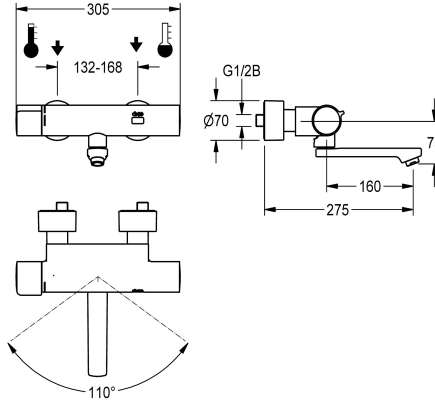

## KWC F5E-Therm Electronic thermostat wall-mounted mixer

Modell-Linie: F5E | F5ET1003  
Taps | Electronic taps

KWC-No.
<b>2030032981</b> Projection 215 mm
<b>2030032980</b> Projection 155 mm
<b>2030032983</b> Projection 275 mm
<b>2030039527</b> with projection 155 mm and pre-installed disinfection unit
<b>2030039528</b> with projection 215 mm and pre-installed disinfection unit
<b>2030039529</b> with projection 275 mm and pre-installed disinfection unit

spout projection
215 mm
155 mm
275 mm
155 mm
215 mm
275 mm

thermal disinfection
yes
yes
yes
automatic thermal disinfection
automatic thermal disinfection
automatic thermal disinfection

F5E-Therm thermostatic mixer DN 15 for wall mounting with lockable swivelling spout, for sanitary facilities. Opto-electronically controlled, triggered via hand movement. Thermostat with metal handle and adjustable, turn-proof temperature stop. With option for thermal disinfection, manually or automatically via optional disinfection unit. For connection to hot and cold water. Control electronics, solenoid valve cartridge, 6 V lithium battery (CR-P2) and sensor in scald-protected safe-touch housing, high-polished

chromium-plated brass. Laminar jet controller with integrated flow regulator 6.0 l/min. With adjustable and lockable connections with backflow preventer and strainers, completely covered with depth-adjustable screw rosettes. Projection 275 mm. Activated water hygiene flushing 24 hours after last activation, safety switch-off with continuous reflection and saving of statistical data. With option for parameterization and communication via optional, bidirectional remote control.