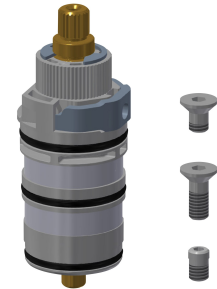

shower pipe. All-metal construction, high-polished chromium-plated brass. With adjustable and lockable connections with backflow preventer and strainers, completely covered with depth-adjustable screw rosettes. Activated water hygiene flushing 24 hours after last activation and saving of statistical data. With option for parameterization and communication via optional, bidirectional remote control.

2030036849
ACEX9004

Spare Parts

Cover

2030003258
EAQLT0002

Temperature handle

2030047082
ASXT9003

Temperature stop

2030003296
EAQLT0003