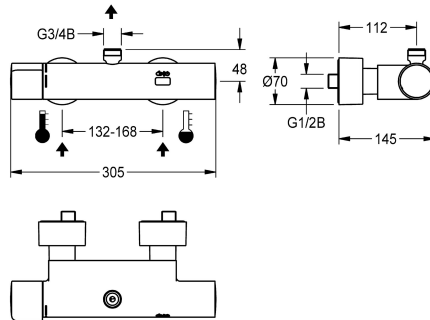

KWC

F5E-Therm electronic thermostatic wall-mounted mixer with battery operation

Modell-Linie: F5E | F5ET2001

Showers | Electronic self closing shower

KWC-No.

2030032990

2030039547

Version with pre-assembled thermal disinfection unit

thermal disinfection

yes

automatic thermal disinfection

F5E-Therm thermostatic mixer DN 15 for wall mounting, for shower facilities. Electronically controlled, for connection to hot water and cold water. Thermostat with metal handle and adjustable, turn-proof temperature stop. With option for thermal disinfection, manually or automatically via optional disinfection unit. Control electronics, solenoid valve cartridge, 6 V lithium battery (CR-P2) and touch sensor in scald-protected safe-touch housing with outlet on top, G 3/4 B, for installation of bent outlet or surface-mounted

shower pipe. All-metal construction, high-polished chromium-plated brass. With adjustable and lockable connections with backflow preventer and strainers, completely covered with depth-adjustable screw rosettes. Activated water hygiene flushing 24 hours after last activation and saving of statistical data. With option for parameterization and communication via optional, bidirectional remote control.

Technical Data

additional connections	no
with backflow preventer	yes
calculation flow rate cold water	0.15 l/s
calculation flow rate hot water	0.15 l/s
circulation	no
connection with pay water disp	not possible
default automatic hygiene flush	24h after the last activity
default flow time	30 Seconds
with filter	yes
adjustable flow time	yes
functional principle	electronic self-closing
for hand shower	no
hygiene flushing	yes
diameter nominal	DN 15
inlet size	G 1/2 B
Locking mechanism	Top section, non-ceramic
material casing	brass-look
material fitting	brass-look
maximum flow time	255 Seconds
minimum flow pressure	1 bar
minimum flow time	1 Seconds
type of mixing	with thermostat