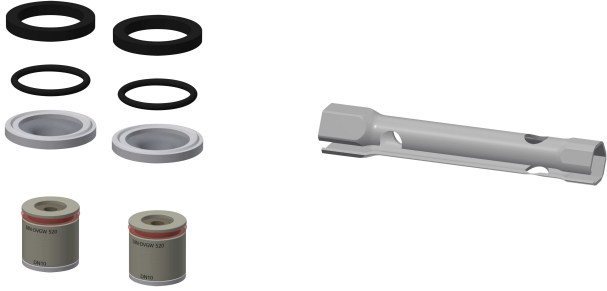

KWC

F5E-Therm electronic thermostatic wall-mounted mixer with battery operation

Modell-Linie: F5E | F5ET2001

Showers | Electronic self closing shower

Mounting set

2030003401
EAQLT0009

Hexagonal socket wrench

2030047722
ACEX9011