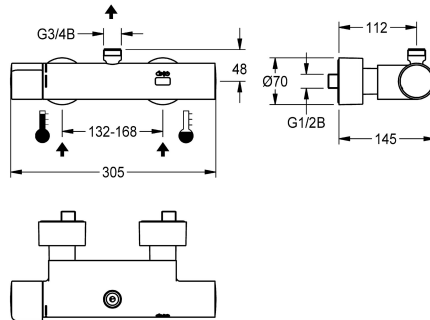

KWC

F5E-Therm electronic thermostatic wall-mounted mixer with battery operation

Modell-Linie: F5E | F5ET2001

Showers | Electronic self closing shower

KWC-No.

2030032990

2030039547

Version with pre-assembled thermal disinfection unit

thermal disinfection

yes

automatic thermal disinfection

F5E-Therm thermostatic mixer DN 15 for wall mounting, for shower facilities. Electronically controlled, for connection to hot water and cold water. Thermostat with metal handle and adjustable, turn-proof temperature stop. With option for thermal disinfection, manually or automatically via optional disinfection unit. Control electronics, solenoid valve cartridge, 6 V lithium battery (CR-P2) and touch sensor in scald-protected safe-touch housing with outlet on top, G 3/4 B, for installation of bent outlet or surface-mounted

shower pipe. All-metal construction, high-polished chromium-plated brass. With adjustable and lockable connections with backflow preventer and strainers, completely covered with depth-adjustable screw rosettes. Activated water hygiene flushing 24 hours after last activation and saving of statistical data. With option for parameterization and communication via optional, bidirectional remote control.

Technical Data

additional connections	no
with backflow preventer	yes
calculation flow rate cold water	0.15 l/s
calculation flow rate hot water	0.15 l/s
circulation	no
connection with pay water disp	not possible
default automatic hygiene flush	24h after the last activity
default flow time	30 Seconds
with filter	yes
adjustable flow time	yes
functional principle	electronic self-closing
for hand shower	no
hygiene flushing	yes
diameter nominal	DN 15
inlet size	G 1/2 B
Locking mechanism	Top section, non-ceramic
material casing	brass
material fitting	brass
maximum flow time	255 Seconds
minimum flow pressure	1 bar
minimum flow time	1 Seconds
type of mixing	with thermostat