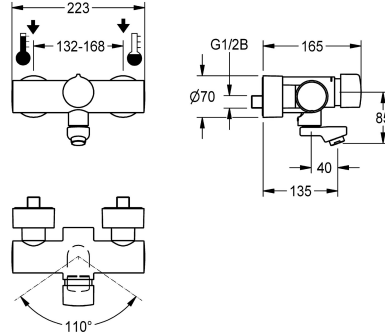

KWC F5S-Mix Self-closing wall-mounted mixer

Modell-Linie: F5S | F5SM1003
Taps | Self closing taps

KWC-No.

2030032992

Projection 195 mm

2030032991

Projection 135 mm

2030032993

Projection 255 mm

2030040314

with projection 135 mm and aerator with flow regulator 3.0 l/min

2030040316

with projection 195 mm and aerator with flow regulator 3.0 l/min

2030040317

with projection 255 mm and aerator with flow regulator 3.0 l/min

spout projection

195 mm

135 mm

255 mm

135 mm

195 mm

255 mm

volume flow rate at 3 bar

adjustable, turn-proof temperature stop. Connects to hot and cold water. All-metal construction, high-polished chromium-plated brass. Laminar jet controller with integrated flow regulator 6.0 l/min. With adjustable and lockable connections with backflow preventer and strainers, completely covered with depth-adjustable screw rosettes. Projection 135 mm.