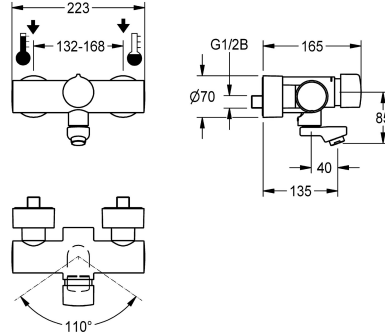

KWC F5S-Mix Self-closing wall-mounted mixer

Modell-Linie: F5S | F5SM1003
Taps | Self closing taps

KWC-No.

2030032992
Projection 195 mm

2030032991
Projection 135 mm

2030040314
with projection 135 mm and aerator with flow regulator 3.0 l/min

2030040316
with projection 195 mm and aerator with flow regulator 3.0 l/min

2030040317
with projection 255 mm and aerator with flow regulator 3.0 l/min

spout projection

195 mm

135 mm

135 mm

195 mm

255 mm

volume flow rate at 3 bar

0.1 l/s

0.1 l/s

0.05 l/s

0.05 l/s

0.05 l/s

F5S mix self-closing wall-mounted mixer DN 15 as single-mixer tap for wall mounting with lockable swivelling spout, for sanitary facilities. FRAMIC self-closing mixing cartridge, hydraulically controlled, low-maintenance and stagnation-free, with ceramic disc technology, self-closing, flow pressure-independent due to medium-separated design. Stepless adjustment of flow duration. With

adjustable, turn-proof temperature stop. Connects to hot and cold water. All-metal construction, high-polished chromium-plated brass. Laminar jet controller with integrated flow regulator 6.0 l/min. With adjustable and lockable connections with backflow preventer and strainers, completely covered with depth-adjustable screw rosettes. Projection 135 mm.