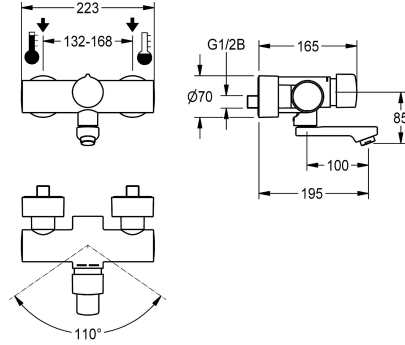

### KWC-No.

**2030032992**

Projection 195 mm

**2030032991**

Projection 135 mm

**2030032993**

Projection 255 mm

**2030040314**

with projection 135 mm and aerator with flow regulator 3.0 l/min

**2030040316**

with projection 195 mm and aerator with flow regulator 3.0 l/min

**2030040317**

with projection 255 mm and aerator with flow regulator 3.0 l/min

### spout projection

195 mm

135 mm

255 mm

135 mm

195 mm

255 mm

adjustable, turn-proof temperature stop. Connects to hot and cold water. All-metal construction, high-polished chromium-plated brass. Laminar jet controller with integrated flow regulator 6.0 l/min. With adjustable and lockable connections with backflow preventer and strainers, completely covered with depth-adjustable screw rosettes. Projection 195 mm.