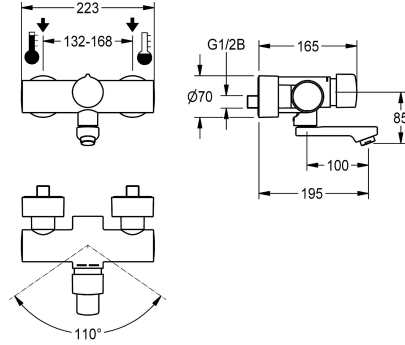

KWC F5S-Mix Self-closing wall-mounted mixer

Modell-Linie: F5S | F5SM1004
Taps | Self closing taps

KWC-No.

2030032992

Projection 195 mm

2030032991

Projection 135 mm

2030032993

Projection 255 mm

2030040314

with projection 135 mm and aerator with flow regulator 3.0 l/min

2030040316

with projection 195 mm and aerator with flow regulator 3.0 l/min

2030040317

with projection 255 mm and aerator with flow regulator 3.0 l/min

spout projection

195 mm

135 mm

255 mm

135 mm

195 mm

255 mm

volume flow rate at 3 bar

adjustable, turn-proof temperature stop. Connects to hot and cold water. All-metal construction, high-polished chromium-plated brass. Laminar jet controller with integrated flow regulator 6.0 l/min. With adjustable and lockable connections with backflow preventer and strainers, completely covered with depth-adjustable screw rosettes. Projection 195 mm.