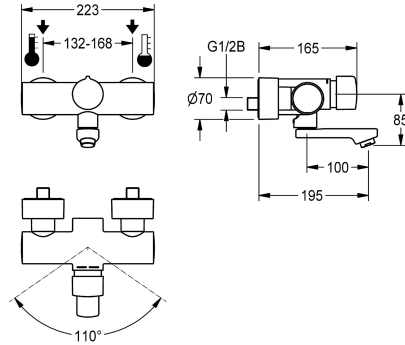

### KWC-No.

**2030032992**

Projection 195 mm

**2030032991**

Projection 135 mm

**2030032993**

Projection 255 mm

**2030040314**

with projection 135 mm and aerator with flow regulator 3.0 l/min

**2030040316**

with projection 195 mm and aerator with flow regulator 3.0 l/min

**2030040317**

with projection 255 mm and aerator with flow regulator 3.0 l/min

### spout projection

195 mm

135 mm

255 mm

135 mm

195 mm

255 mm

adjustable, turn-proof temperature stop. Connects to hot and cold water. All-metal construction, high-polished chromium-plated brass. Laminar jet controller with integrated flow regulator 6.0 l/min. With adjustable and lockable connections with backflow preventer and strainers, completely covered with depth-adjustable screw rosettes. Projection 195 mm.