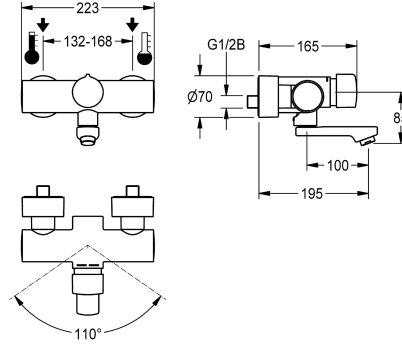

KWC F5S-Mix Self-closing wall-mounted mixer

Modell-Linie: F5S | F5SM1004
Taps | Self closing taps

KWC-No.
2030032992 Projection 195 mm
2030032991 Projection 135 mm
2030040314 with projection 135 mm and aerator with flow regulator 3.0 l/min
2030040316 with projection 195 mm and aerator with flow regulator 3.0 l/min
2030040317 with projection 255 mm and aerator with flow regulator 3.0 l/min

spout projection
195 mm
135 mm
135 mm
195 mm
255 mm

volume flow rate at 3 bar
0.1 l/s
0.1 l/s
0.05 l/s
0.05 l/s
0.05 l/s

F5S-Mix self-closing wall-mounted mixer DN 15 as single-mixer tap for wall mounting with lockable swivelling spout, for sanitary facilities. FRAMIC self-closing mixing cartridge, hydraulically controlled, low-maintenance and stagnation-free, with ceramic disc technology, self-closing, flow pressure-independent due to medium-separated design. Stepless adjustment of flow duration. With

adjustable, turn-proof temperature stop. Connects to hot and cold water. All-metal construction, high-polished chromium-plated brass. Laminar jet controller with integrated flow regulator 6.0 l/min. With adjustable and lockable connections with backflow preventer and strainers, completely covered with depth-adjustable screw rosettes. Projection 195 mm.

Technical Data

with backflow preventer	yes
calculation flow rate cold wat	0.07 l/s
calculation flow rate hot wate	0.07 l/s
compatible A3000 open	no
depressurised	no
with filter	yes
adjustable flow time	yes
functional principle	hydraulic self-closing
hygiene flushing	no
diameter nominal	DN 15
inlet size	G 1/2 B
Locking mechanism	Top section, ceramic
material fitting	brass
maximum flow time	35 Seconds
minimum flow pressure	0.5 bar
minimum flow time	5 Seconds
type of mixing	yes
Pop-up waste set	no