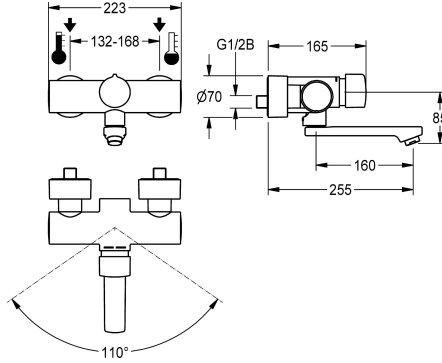

KWC F5S-Mix Self-closing wall-mounted mixer

Modell-Linie: F5S | F5SM1005
Taps | Self closing taps

KWC-No.

2030032992

Projection 195 mm

2030032991

Projection 135 mm

2030032993

Projection 255 mm

2030040314

with projection 135 mm and aerator with flow regulator 3.0 l/min

2030040316

with projection 195 mm and aerator with flow regulator 3.0 l/min

2030040317

with projection 255 mm and aerator with flow regulator 3.0 l/min

spout projection

195 mm

135 mm

255 mm

135 mm

195 mm

255 mm

volume flow rate at 3 bar

adjustable, turn-proof temperature stop. Connects to hot and cold water. All-metal construction, high-polished chromium-plated brass. Laminar jet controller with integrated flow regulator 6.0 l/min. With adjustable and lockable connections with backflow preventer and strainers, completely covered with depth-adjustable screw rosettes. Projection 255 mm.