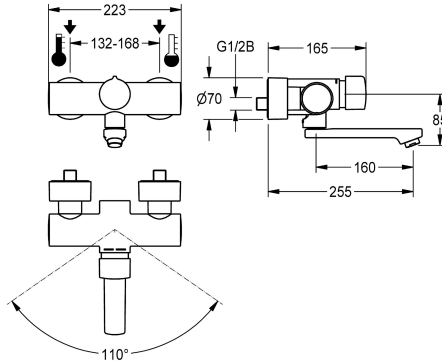

KWC F5S-Mix Self-closing wall-mounted mixer

Modell-Linie: F5S | F5SM1005
Taps | Self closing taps

KWC-No.

2030032992

Projection 195 mm

2030032991

Projection 135 mm

2030032993

Projection 255 mm

2030040314

with projection 135 mm and aerator with flow regulator 3.0 l/min

2030040316

with projection 195 mm and aerator with flow regulator 3.0 l/min

2030040317

with projection 255 mm and aerator with flow regulator 3.0 l/min

spout projection

195 mm

135 mm

255 mm

135 mm

195 mm

255 mm

volume flow rate at 3 bar

adjustable, turn-proof temperature stop. Connects to hot and cold water. All-metal construction, high-polished chromium-plated brass. Laminar jet controller with integrated flow regulator 6.0 l/min. With adjustable and lockable connections with backflow preventer and strainers, completely covered with depth-adjustable screw rosettes. Projection 255 mm.