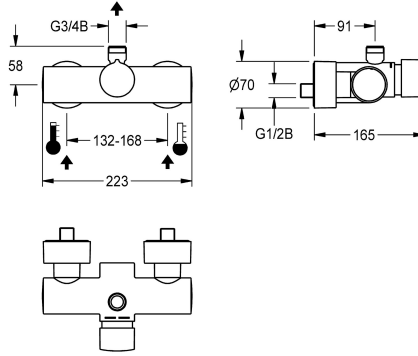

KWC

F5S-Mix self-closing wall-mounted mixer

Modell-Linie: F5S | F5SM2001
Showers | Self closing showers

KWC-No.

2030032998

2030036685

with automatic shower pipe draining

shower pipe draining

no

yes

F5S-Mix self-closing wall-mounted mixer DN 15 as single-mixer for wall mounting, for shower facilities. FRAMIC self-closing mixing cartridge, hydraulically controlled, low-maintenance and stagnation-free, with ceramic disc technology, self-closing, flow pressure-independent due to medium-separated design. Stepless adjustment of flow duration. With adjustable, turn-proof

temperature stop. Connects to hot and cold water. Housing with outlet on top, G 3/4 B, for installation of bent outlet or surface-mounted shower pipe. All-metal construction, high-polished chromium-plated brass. With adjustable and turn-proof connections with backflow preventer and strainers, completely covered with depth-adjustable screw rosettes.

no

diameter nominal

DN 15

inlet size

G 1/2 B

Locking mechanism

Top section, ceramic

material fitting