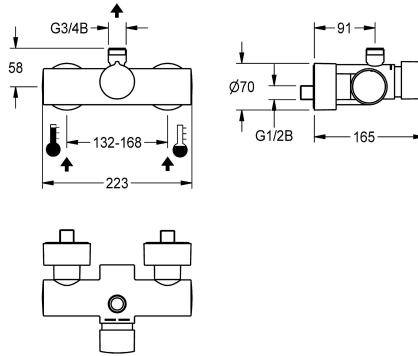

KWC

F5S-Mix self-closing wall-mounted mixer

Modell-Linie: F5S | F5SM2001
Showers | Self closing showers

KWC-No.

2030032998

2030036685

with automatic shower pipe draining

shower pipe draining

no

yes

F5S-Mix self-closing wall-mounted mixer DN 15 as single-mixer for wall mounting, for shower facilities. FRAMIC self-closing mixing cartridge, hydraulically controlled, low-maintenance and stagnation-free, with ceramic disc technology, self-closing, flow pressure-independent due to medium-separated design. Stepless adjustment of flow duration. With adjustable, turn-proof

temperature stop. Connects to hot and cold water. Housing with outlet on top, G 3/4 B, for installation of bent outlet or surface-mounted shower pipe. All-metal construction, high-polished chromium-plated brass. With adjustable and turn-proof connections with backflow preventer and strainers, completely covered with depth-adjustable screw rosettes.

no

diameter nominal

DN 15

inlet size

G 1/2 B

Locking mechanism

Top section, ceramic

material fitting