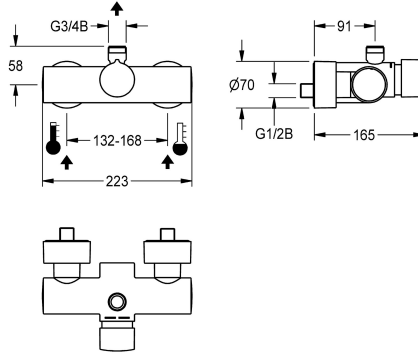

KWC

F5S-Mix self-closing wall-mounted mixer

Modell-Linie: F5S | F5SM2001

Showers | Self closing showers

KWC-No.

2030032998

2030036685

with automatic shower pipe draining

shower pipe draining

no

yes

F5S-Mix self-closing wall-mounted mixer DN 15 as single-mixer for wall mounting, for shower facilities. FRAMIC self-closing mixing cartridge, hydraulically controlled, low-maintenance and stagnation-free, with ceramic disc technology, self-closing, flow pressure-independent due to medium-separated design. Stepless adjustment of flow duration. With adjustable, turn-proof

temperature stop. Connects to hot and cold water. Housing with outlet on top, G 3/4 B, for installation of bent outlet or surface-mounted shower pipe. All-metal construction, high-polished chromium-plated brass. With adjustable and turn-proof connections with backflow preventer and strainers, completely covered with depth-adjustable screw rosettes.

no

diameter nominal

DN 15

inlet size

G 1/2 B

Locking mechanism

Top section, ceramic

material fitting