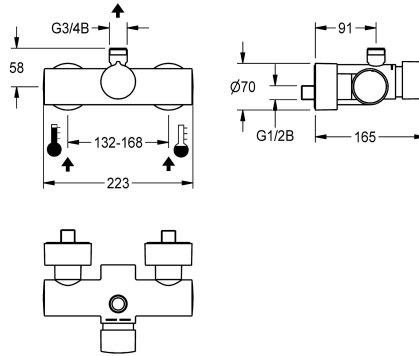

KWC

F5S-Mix self-closing wall-mounted mixer

Modell-Linie: F5S | F5SM2001
Showers | Self closing showers

KWC-No.

2030032998

2030036685

with automatic shower pipe draining

shower pipe draining

no

yes

F5S-Mix self-closing wall-mounted mixer DN 15 as single-mixer for wall mounting, for shower facilities. FRAMIC self-closing mixing cartridge, hydraulically controlled, low-maintenance and stagnation-free, with ceramic disc technology, self-closing, flow pressure-independent due to medium-separated design. Stepless adjustment of flow duration. With adjustable, turn-proof

temperature stop. Connects to hot and cold water. Housing with outlet on top, G 3/4 B, for installation of bent outlet or surface-mounted shower pipe. All-metal construction, high-polished chromium-plated brass. With adjustable and turn-proof connections with backflow preventer and strainers, completely covered with depth-adjustable screw rosettes.

no

diameter nominal

DN 15

inlet size

G 1/2 B

Locking mechanism

Top section, ceramic

material fitting