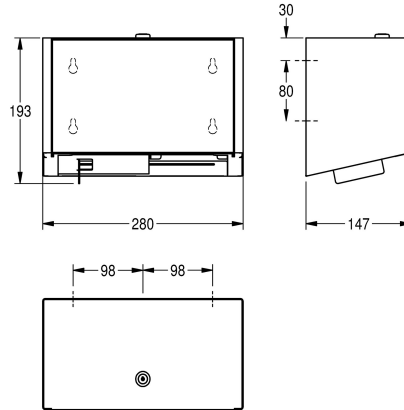

KWC EXOS.

Double toilet roll holder for wall mounting

Modell-Linie: EXOS | EXOS676X

Accessories | WC-roll holders

KWC-No.

2030033180

Front with InoxPlus surface refinement

2030034645

InoxPlus-coated main housing, black toughened safety glass front panel

2030034670

InoxPlus-coated main housing, white toughened safety glass front panel

Accent colour

stainless steel

black

white

Double toilet roll holder with spindle system for wall mounting, stainless steel with satin finish and InoxPlus surface refinement for the reduction of finger marks and better cleaning characteristics (easy to clean), material thickness 1.2 mm, closed casing, for two rolls with a maximum diameter of 120 mm, when the first roll is used

up, the hidden spare roll is released by sliding the bottom cover on the opposite side, includes mounting materials.

Dimensions 280 x 193 x 147 mm (W x H x D)

Technical Data

maximum depth/diameter of cons

120 mm

maximum width of consumable

100 mm

filling quantity

2

filling quantity uom

rolls

lock

key-lock

material

stainless steel

material code

1.4301 Chrome Nickel steel V2A

material thickness

1.2 mm

overall depth

147 mm

overall height

193 mm

overall width

280 mm

spindle

yes

surface treatment

InoxPlus (anti fingerprint)

type of fixing

screw

type of mounting

wall mounting

Accent colour

stainless steel

Basic colour

stainless steel

INOX PLUS

Optional Accessories