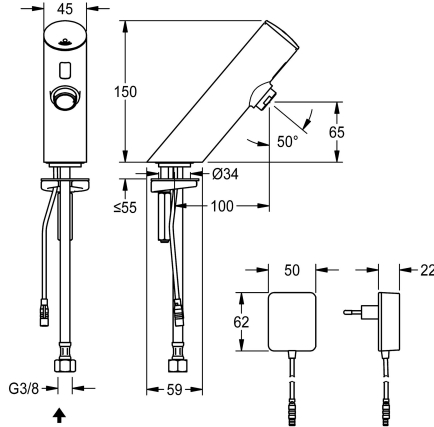

KWC

F3E electronic pillar tap with plug-in power supply unit

Modell-Linie: F3E | F3EV1002
Taps | Electronic taps

KWC-No.

2030033387

2030039463

with flow regulator 3.0 l/min

volume flow rate at 3 bar

0.1 l/s

0.05 l/s

F3E pillar tap DN 15 for sanitary facilities, opto-electronically controlled. For connection to pre-mixed hot or cold water via hose and strainer. Control electronics, solenoid valve cartridge and sensor in all-metal housing, high-polished chromium-plated brass. Aerator with integrated flow regulator 6.0 l/min. Activated water hygiene