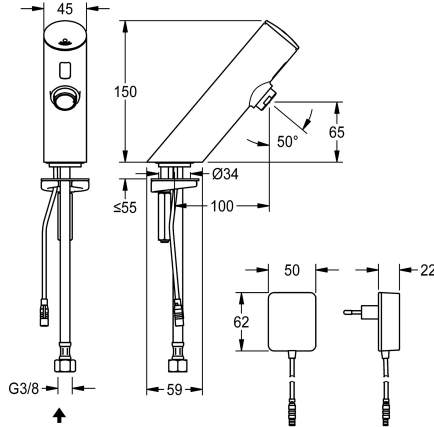

KWC

F3E electronic pillar tap with plug-in power supply unit

Modell-Linie: F3E | F3EV1002

Taps | Electronic taps

KWC-No.

2030033387

2030039463

with flow regulator 3.0 l/min

volume flow rate at 3 bar

0.1 l/s

0.05 l/s

F3E pillar tap DN 15 for sanitary facilities, opto-electronically controlled. For connection to pre-mixed hot or cold water via hose and strainer. Control electronics, solenoid valve cartridge and sensor in all-metal housing, high-polished chromium-plated brass. Aerator with integrated flow regulator 6.0 l/min. Activated water hygiene

flushing 24 hours after last activation, safety switch-off with continuous reflection and saving of statistical data. With option for parameterization and communication via optional, bidirectional remote control. With 100 - 240 V AC plug-in power supply unit.

Technical Data

with backflow preventer

calculation flow rate cold wat

compatible A3000 open

default automatic hygiene flus

depressurised

with filter

functional principle

hygiene flushing

diameter nominal

inlet size

Locking mechanism

material fitting

minimum flow pressure

type of mixing

Parameterization

Pop-up waste set

power supply connection

position of power connection

power consumption

Type of power supply

protective system IP

with rosettes/cover plate

protective shutdown

sound insulation

no

0.1 l/s

no

24h after the last activity

no

yes

electronic self-closing

yes

DN 15

G 3/8

Top section, non-ceramic

brass

1 bar

no

remote control

no

100 - 240 V AC

from bottom

1.5 Voltampere

Transformer

IP59K

no

yes

no