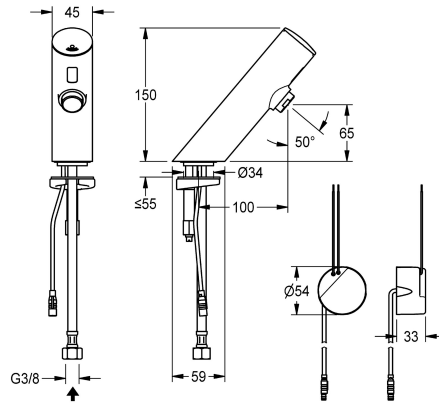

KWC

F3E electronic pillar tap with in-wall power supply

Modell-Linie: F3E | F3EV1003
Taps | Electronic taps

KWC-No.

2030033544

2030039464

with flow regulator 3.0 l/min

volume flow rate at 3 bar

0.1 l/s

0.05 l/s

F3E pillar tap DN 15 for sanitary facilities, opto-electronically controlled. For connection to pre-mixed hot or cold water via hose and strainer. Control electronics, solenoid valve cartridge and sensor in all-metal housing, high-polished chromium-plated brass. Aerator with integrated flow regulator 6.0 l/min. Activated water hygiene