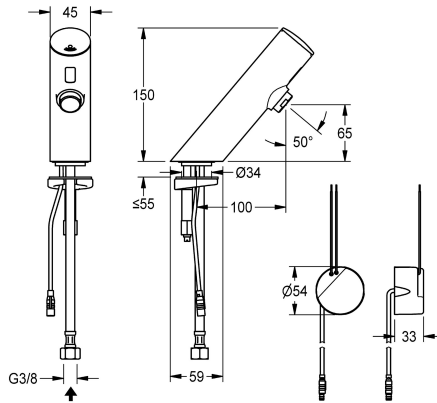

KWC

F3E electronic pillar tap with in-wall power supply

Modell-Linie: F3E | F3EV1003

Taps | Electronic taps

KWC-No.

2030033544

2030039464

with flow regulator 3.0 l/min

volume flow rate at 3 bar

0.1 l/s

0.05 l/s

F3E pillar tap DN 15 for sanitary facilities, opto-electronically controlled. For connection to pre-mixed hot or cold water via hose and strainer. Control electronics, solenoid valve cartridge and sensor in all-metal housing, high-polished chromium-plated brass. Aerator with integrated flow regulator 6.0 l/min. Activated water hygiene