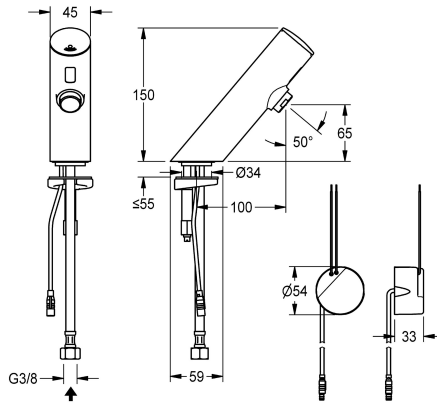

KWC F3E electronic pillar tap with in-wall power supply

Modell-Linie: F3E | F3EV1003
Taps | Electronic taps

KWC-No.

2030033544

2030039464

with flow regulator 3.0 l/min

volume flow rate at 3 bar

0.1 l/s

0.05 l/s

F3E pillar tap DN 15 for sanitary facilities, opto-electronically controlled. For connection to pre-mixed hot or cold water via hose and strainer. Control electronics, solenoid valve cartridge and sensor in all-metal housing, high-polished chromium-plated brass. Aerator with integrated flow regulator 6.0 l/min. Activated water hygiene