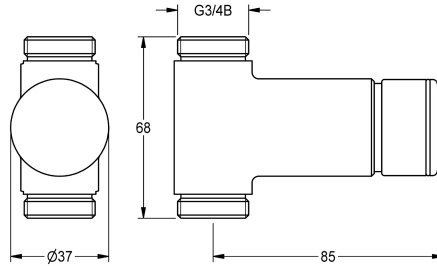

### KWC-No.

**2030034415**

F3S self-closing straight-way valve DN 15 for surface mounting for shower facilities. Self-closing functional part, hydraulically controlled, piston-free design, self-closing, stepless adjustment of

flow duration. For connection to pre-mixed hot water or cold water. Housing including changeable valve seat, with external thread G 3/4 B, high-polished chromium-plated brass.