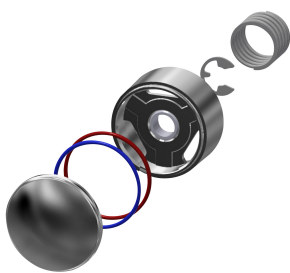

Spare Parts

Push cap

2030042960
ASSV2001